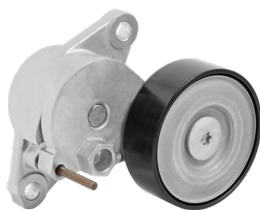

CHEVROLET: ÔNIX / ÔNIX PLUS / TRACKER 1.0 L FLEX 2019 →

NOVO

999787

**NISSAN
RENAULT**

N° ORIGINAL: 11955ET00A / 11955JD21A
REF. CRUZADA: APV2671