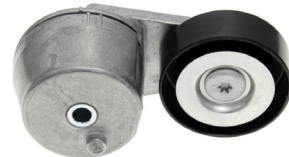

CHEVROLET: CRUZE 1.4L L4 16V FLEX 2016 →
TRACKER 1.4L L4 16V FLEX 2017 →
EQUINOX 1.5 L L4 16V GASOLINA 2017 →
TRAILBLAZER 2.8 L L4 16V DIESEL 2012 →
S10 2.8 L L4 16V DIESEL 2012 →

999694

FIAT

N° ORIGINAL: 55267954
REF. CRUZADA: VKM42000L