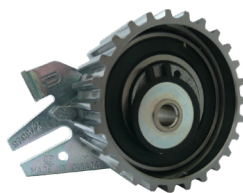

FIAT: TORO 2.0 L L4 16 V DIESEL
2016 →

JEEP: COMMANDER 2.0 L L4 16 V DIESEL
2014 →
RENEGADE 2.0 L L4 16 V DIESEL 2016 →
COMPASS 2.0 L L4 16 V DIESEL 2021 →

979901

VOLKSWAGEN

N° ORIGINAL: 03L109243 / 03L109243B
03L109243C
REF. CRUZADA: 531082510 / VKM11269A
T43219 / ATB2569 / 7890